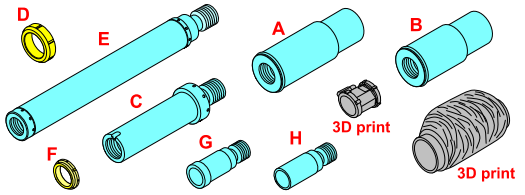

# 120 mm L/44 Barrel for German Tank Leopard 2A4/A5

Łufa do czołgu Leopard 2A4/A5

1/35 scale update fit to all Leopard 2A4/5 models (Universal set)

**ABER**

**35 L-129**

WWW.ABER.NET.PL

Made in Poland © 2024