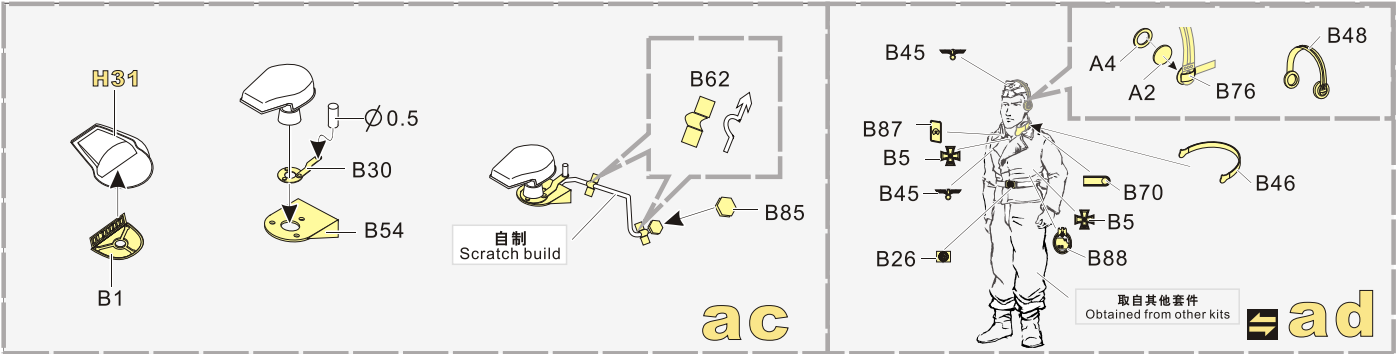

**VOYAGER
MODEL**

更多PE351272样品照片参考请扫一扫
MORE PICTUER OF PE 351272
REFERENCE SCAN HERE

1/35 MILITARY MINIATURE VEHICLE UPGRADE SERIES PE351272

1/35 MILITARY MINIATURE VEHICLE UPGRADE SERIES PE351272

1/35 MILITARY MINIATURE VEHICLE UPGRADE SERIES PE351272