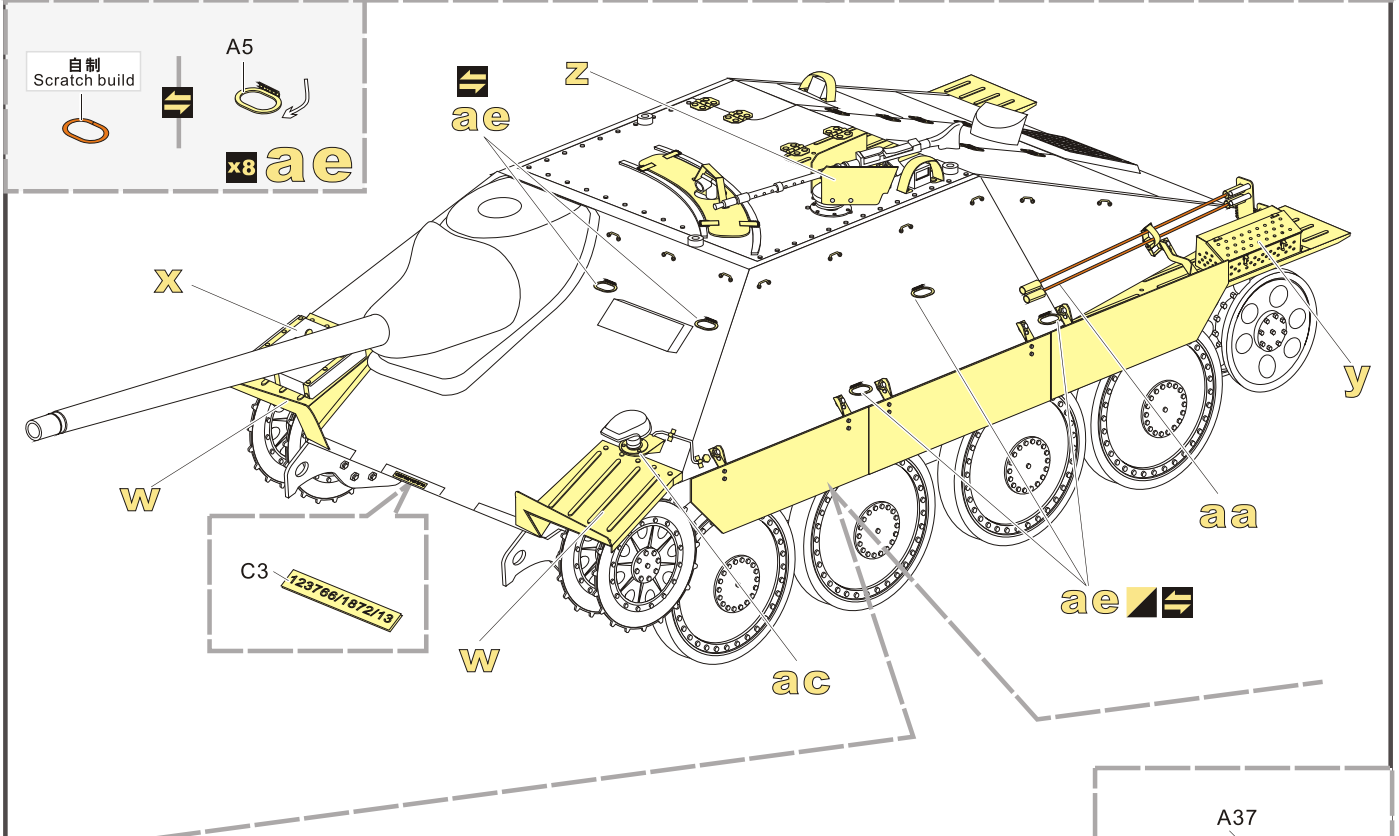

**VOYAGER
MODEL**

更多PE351272样品照片参考请扫一扫
MORE PICTUER OF PE 351272
REFERENCE SCAN HERE

1/35 MILITARY MINIATURE VEHICLE UPGRADE SERIES PE351272

1/35 MILITARY MINIATURE VEHICLE UPGRADE SERIES PE351272

1/35 MILITARY MINIATURE VEHICLE UPGRADE SERIES PE351272