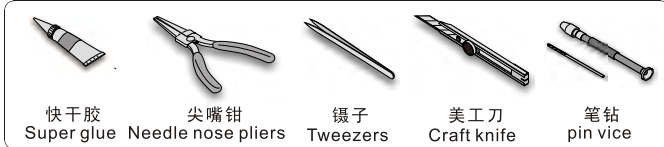

1/35 MILITARY MINIATURE VEHICLE UPGRADE SERIES PE351272

WWII German Sd.Kfz. 138/2 Hetzer Tank Destroyer Late Version

二战德军追猎者坦克歼击车后期型改造件

[For TAKOM]

推荐使用工具 RECOMMENDED TOOLS

1/35 MILITARY MINIATURE VEHICLE UPGRADE SERIES PE351272