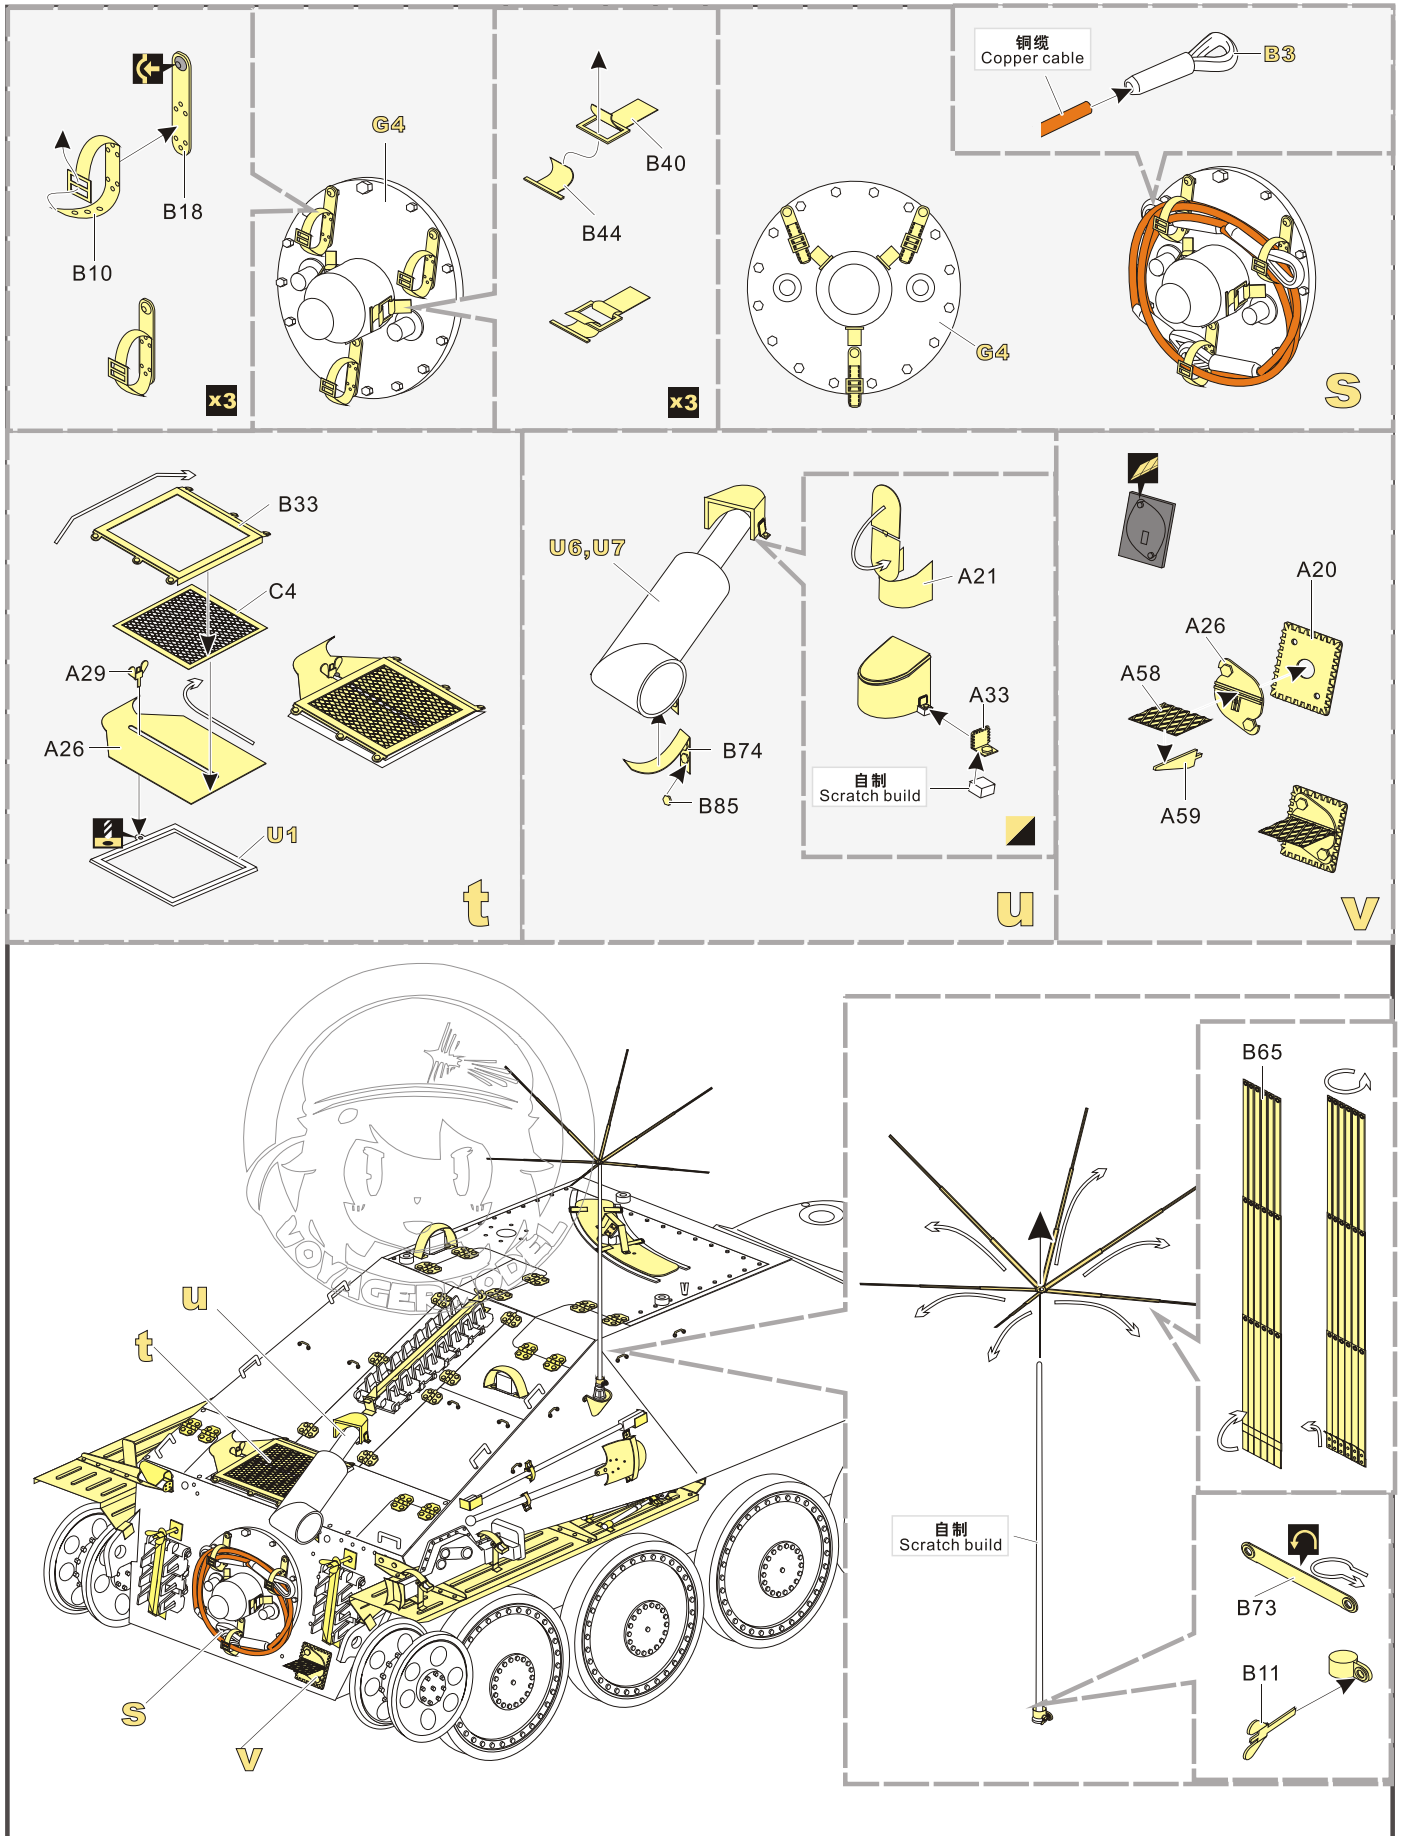

1/35 MILITARY MINIATURE VEHICLE UPGRADE SERIES PE351272