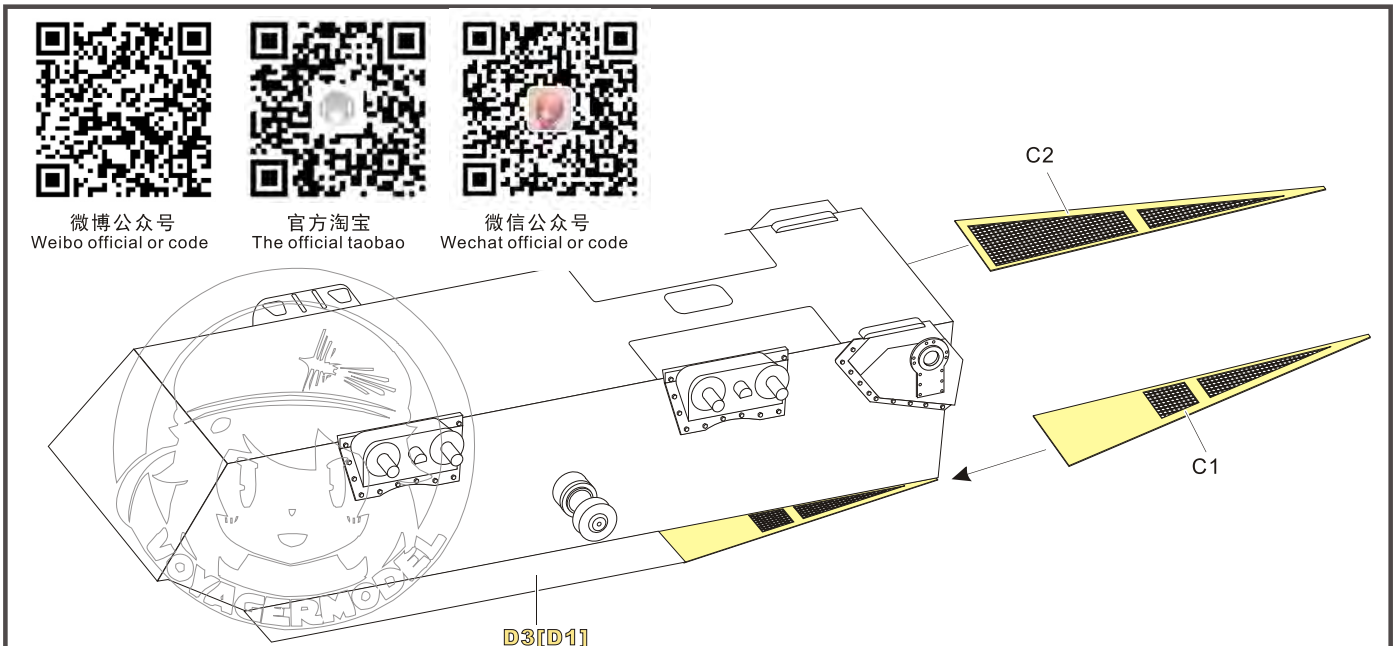

1/35 MILITARY MINIATURE VEHICLE UPGRADE SERIES PE351272

WWII German Sd.Kfz. 138/2 Hetzer Tank Destroyer Late Version

二战德军追猎者坦克歼击车后期型改造件

[For TAKOM]

推荐使用工具 RECOMMENDED TOOLS

1/35 MILITARY MINIATURE VEHICLE UPGRADE SERIES PE351272