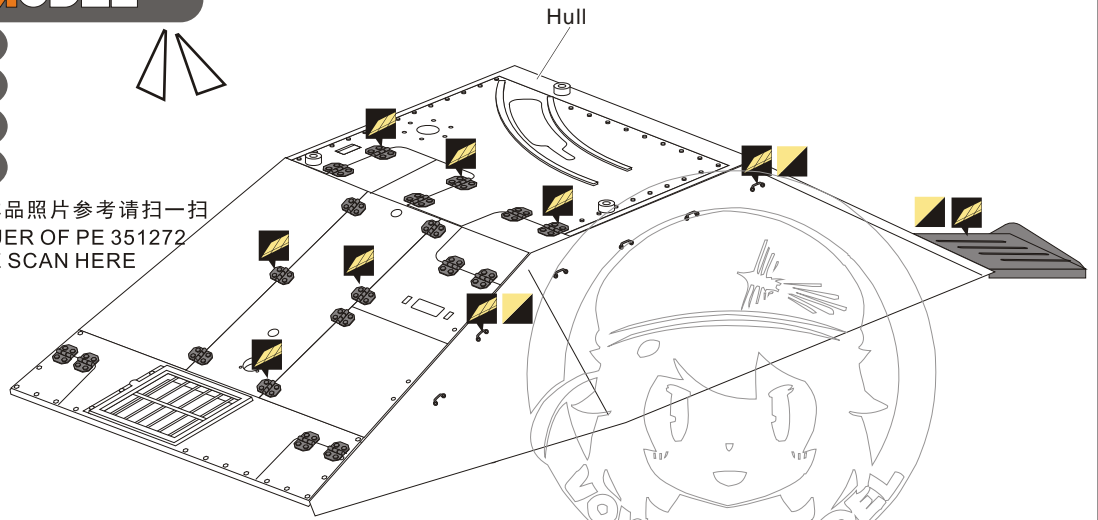

1/35 MILITARY MINIATURE VEHICLE UPGRADE SERIES PE351272

[Http://www.voyagermodel.com/productdetails.asp?itemid=PE351272](http://www.voyagermodel.com/productdetails.asp?itemid=PE351272)

**VOYAGER
MODEL**

更多PE351272样品照片参考请扫一扫
MORE PICTUER OF PE 351272
REFERENCE SCAN HERE