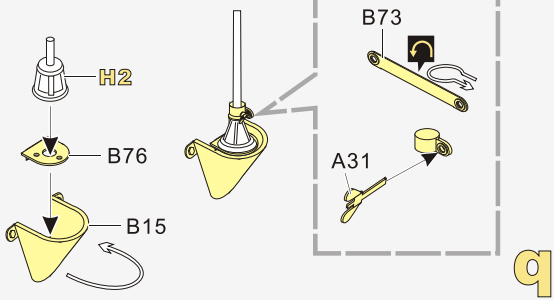

1/35 MILITARY MINIATURE VEHICLE UPGRADE SERIES PE351272

[Http://www.voyagermodel.com/productdetails.asp?itemid=PE351272](http://www.voyagermodel.com/productdetails.asp?itemid=PE351272)

**VOYAGER
MODEL**

更多PE351272样品照片参考请扫一扫
MORE PICTUER OF PE 351272
REFERENCE SCAN HERE