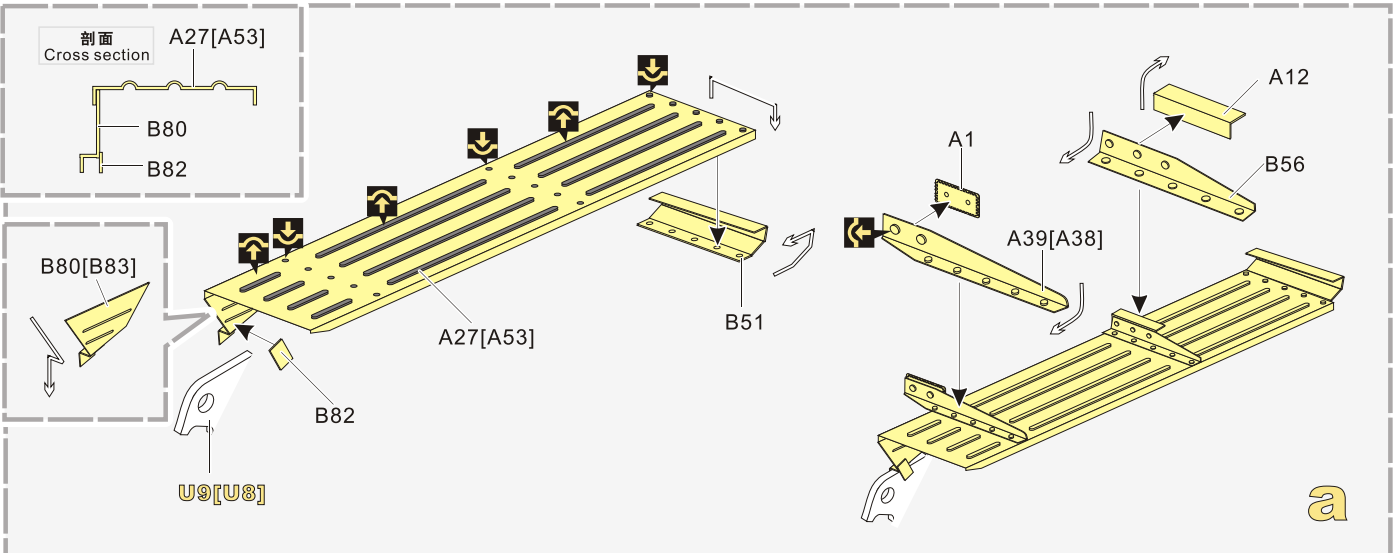

1/35 MILITARY MINIATURE VEHICLE UPGRADE SERIES PE351272

WWII German Sd.Kfz. 138/2 Hetzer Tank Destroyer Late Version

二战德军追猎者坦克歼击车后期型改造件

[For TAKOM]

推荐使用工具 RECOMMENDED TOOLS

1/35 MILITARY MINIATURE VEHICLE UPGRADE SERIES PE351272

b Assemble parts B41, B42, B43, B44, B45.

c Assemble parts B84, B45.

d Assemble parts A51, A52, $\varnothing 0.3$ pin, **x19** of a yellow connector.

e Assemble parts C6, B29, **d** (from other kits), **e** (from other kits).

f Push parts B69, **x24**.

g Assemble parts A40, B63, A55, A38, A54, A39, T8.

h Assemble parts A40, B63, A41, A42, A38, A39, T8, **x2**.

i Assemble parts H8, B49, B37.

j Assemble parts B43, B60, B45, B61, B55, H32, H33, **x2**.

p Assemble parts B72, B71, B9, A46, G10, A10, A22, G11, **d**, $\varnothing 0.5$ pin.

1/35 MILITARY MINIATURE VEHICLE UPGRADE SERIES PE351272

[Http://www.voyagermodel.com/productdetails.asp?itemid=PE351272](http://www.voyagermodel.com/productdetails.asp?itemid=PE351272)