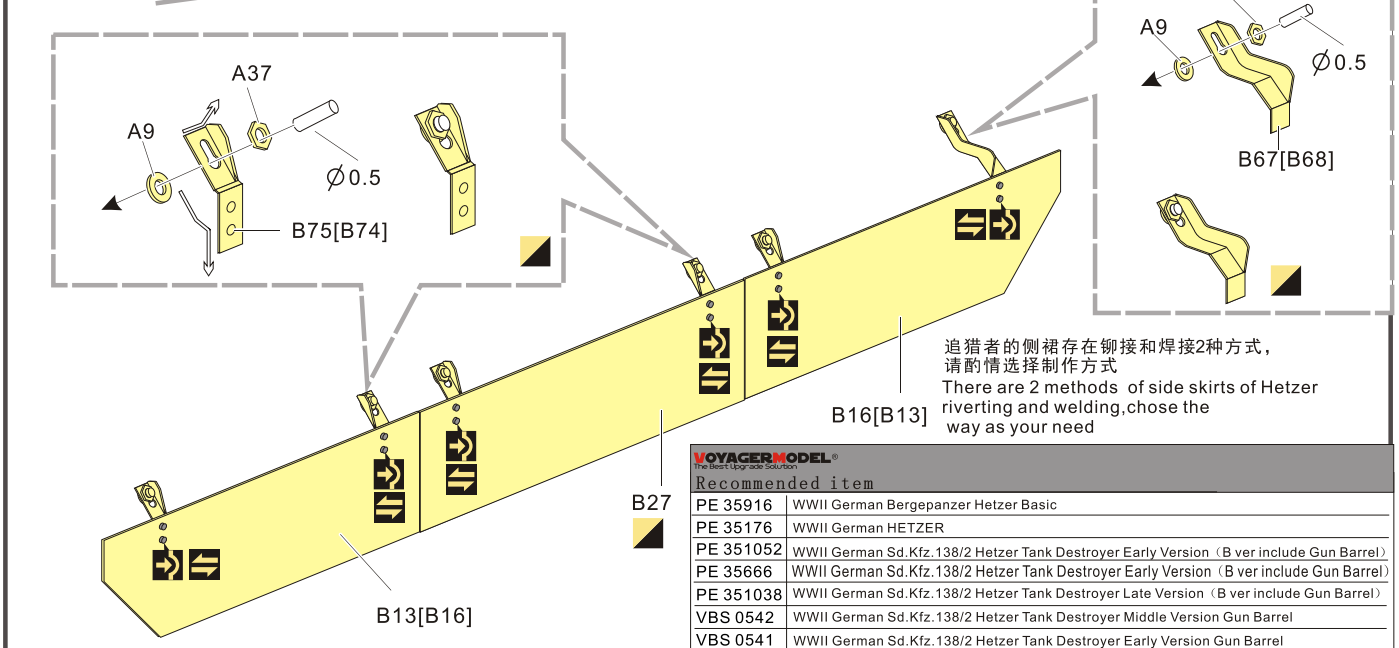

1/35 MILITARY MINIATURE VEHICLE UPGRADE SERIES PE351272

VOYAGERMODEL®
The Best Upgrade Solution

Recommended item

PE 35916	WWII German Bergepanzer Hetzer Basic
PE 35176	WWII German HETZER
PE 351052	WWII German Sd.Kfz.138/2 Hetzer Tank Destroyer Early Version (B ver include Gun Barrel)
PE 35666	WWII German Sd.Kfz.138/2 Hetzer Tank Destroyer Early Version (B ver include Gun Barrel)
PE 351038	WWII German Sd.Kfz.138/2 Hetzer Tank Destroyer Late Version (B ver include Gun Barrel)
VBS 0542	WWII German Sd.Kfz.138/2 Hetzer Tank Destroyer Middle Version Gun Barrel
VBS 0541	WWII German Sd.Kfz.138/2 Hetzer Tank Destroyer Early Version Gun Barrel