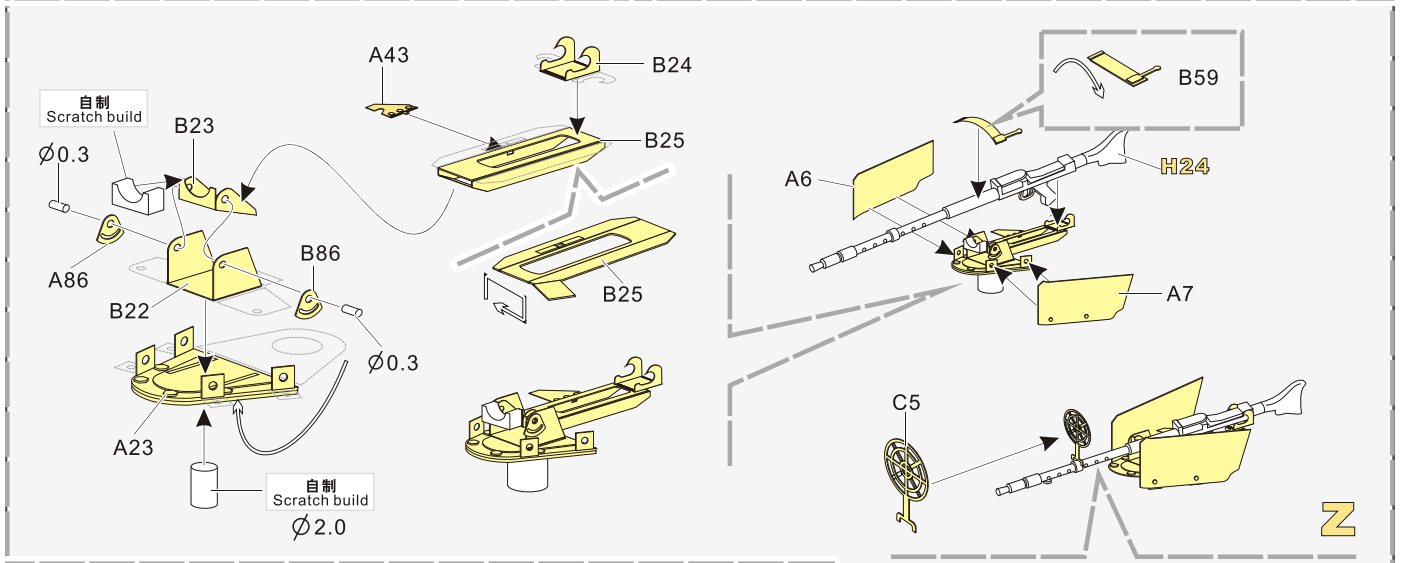

p Assemble parts B72, B71, B9, A46, G10, A10, A22, G11, **d**, $\varnothing 0.5$ pin.

1/35 MILITARY MINIATURE VEHICLE UPGRADE SERIES PE351272

[Http://www.voyagermodel.com/productdetails.asp?itemid=PE351272](http://www.voyagermodel.com/productdetails.asp?itemid=PE351272)

**VOYAGER
MODEL**

更多PE351272样品照片参考请扫一扫
MORE PICTUER OF PE 351272
REFERENCE SCAN HERE

1/35 MILITARY MINIATURE VEHICLE UPGRADE SERIES PE351272

1/35 MILITARY MINIATURE VEHICLE UPGRADE SERIES PE351272

1/35 MILITARY MINIATURE VEHICLE UPGRADE SERIES PE351272