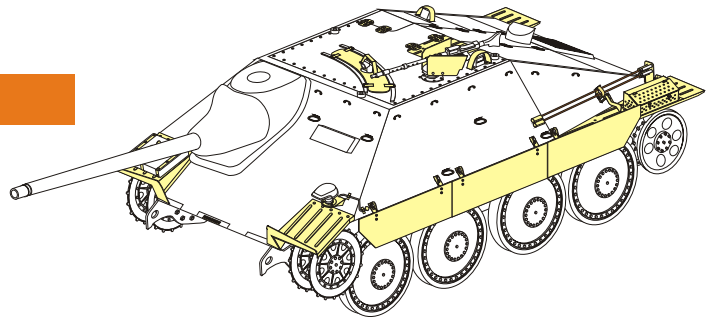

1/35 MILITARY MINIATURE VEHICLE UPGRADE SERIES PE351272

WWII German Sd.Kfz. 138/2 Hetzer Tank Destroyer Late Version

二战德军追猎者坦克歼击车后期型改造件

[For TAKOM]

推荐使用工具 RECOMMENDED TOOLS

1/35 MILITARY MINIATURE VEHICLE UPGRADE SERIES PE351272