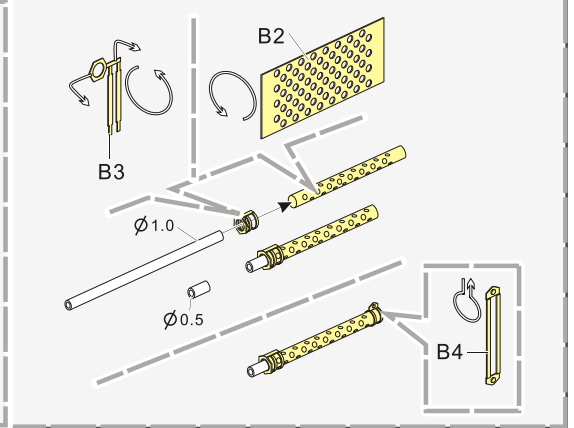

p Assemble parts B72, B71, B9, A46, G10, A10, A22, G11, **d**, $\varnothing 0.5$ pin.

1/35 MILITARY MINIATURE VEHICLE UPGRADE SERIES PE351272

[Http://www.voyagermodel.com/productdetails.asp?itemid=PE351272](http://www.voyagermodel.com/productdetails.asp?itemid=PE351272)

**VOYAGER
MODEL**

更多PE351272样品照片参考请扫一扫
MORE PICTUER OF PE 351272
REFERENCE SCAN HERE

1/35 MILITARY MINIATURE VEHICLE UPGRADE SERIES PE351272

1/35 MILITARY MINIATURE VEHICLE UPGRADE SERIES PE351272

1/35 MILITARY MINIATURE VEHICLE UPGRADE SERIES PE351272