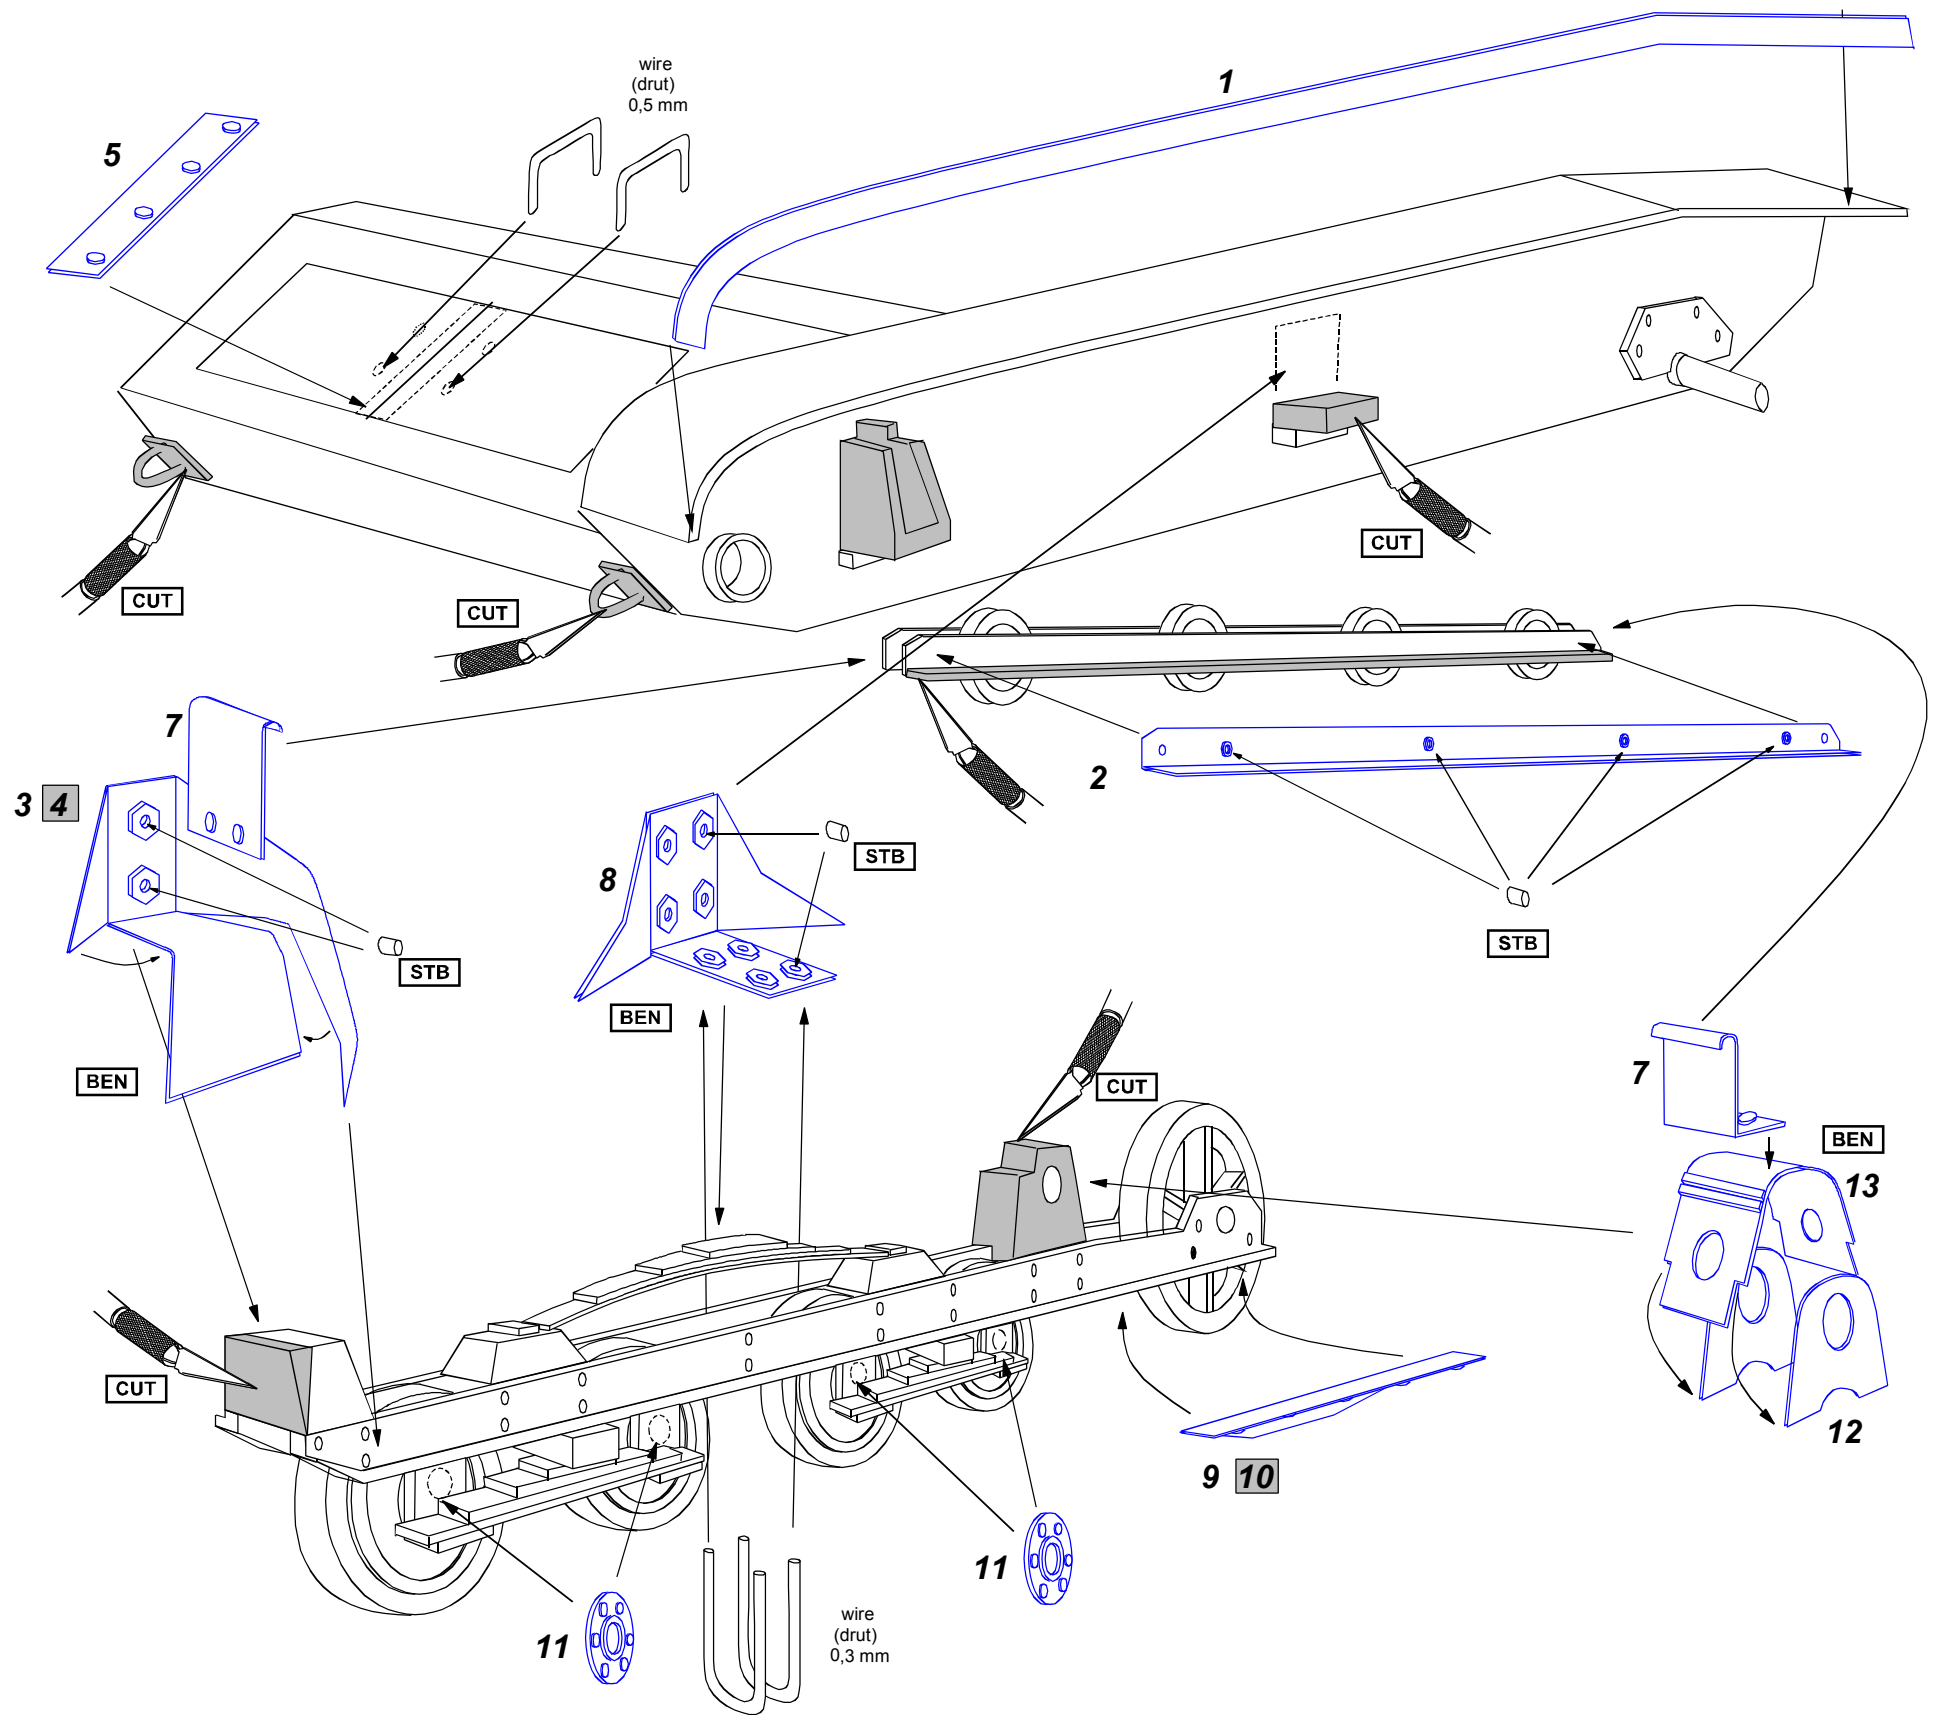

WARNING
Any unauthorized copying, producing and reproducing of ABER company products, or any part thereof, is strictly prohibited and any such action establishes liability for a civil action and may give rise to criminal prosecution.

Use Cyanoacryl glue
Kleić klejami cyanoakrylowymi

We advise that better method to join metal to metal is soldering. Use ABER soldering solution AF20 (doradzamy łączenie części metalowych za pomocą lutownia. Zastosuj nasz topnik AF20)

OSTRZEŻENIE
Jakiegokolwiek kopiowanie, produkowanie i reprodukcja wyrobów firmy ABER bez zezwolenia, w całości lub części jest surowo zabronione. Powyższe działania powodują powstanie odpowiedzialności cywilnej oraz mogą spowodować wszczęcie postępowania karnego.

Detale z drugiej strony modelu
Details for opposite side of model