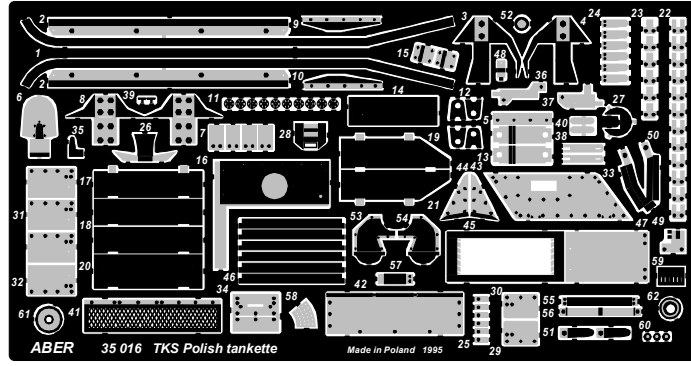

## TANKIETKA TKS

1/35 scale update fit to RPM model

**ABER**® **35 016**  
 WWW.ABER.NET.PL Made in Poland © 1995

**WARNING**  
 Any unauthorized copying, producing and reproducing of ABER company products, or any part thereof, is strictly prohibited and any such action establishes liability for a civil action and may give rise to criminal prosecution.